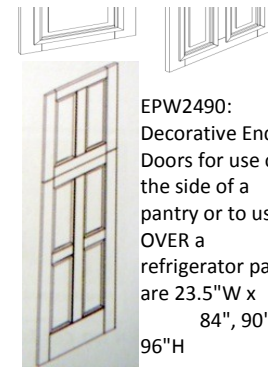

EPW1242D	Door Only - Wall End Door for 42"H. Decorative Door Only.	N/A	N/A	58	103	71	71	64	64	64	80	80	84
EPB24D	Door Only - Base End Door for 34-1/2"H (23-1/2"W x 29-3/8"H). Decorative Door Only.	N/A	N/A	102	107	124	124	111	111	111	138	138	145
EPWP2484D	Door Only - Wall End Door for 84"H. Decorative Door Only.	N/A	N/A	N/A	136	N/A	N/A	137	137	137	171	171	181
EPWP2490D	Door Only - Wall End Door for 90"H. Decorative Door Only.	N/A	N/A	N/A	154	N/A	N/A	154	154	154	192	193	204
EPWP2496D	Door Only - Wall End Door for 96"H. Decorative Door Only.	N/A	N/A	N/A	172	N/A	N/A	169	169	169	210	210	221

EPW2490:
Decorative End Doors for use on the side of a pantry or to use OVER a refrigerator panel are 23.5"W x 84", 90" or 96"H

ROLL-OUT TRAY - Hardware Included

ITEM #	DESCRIPTION	CYO	BBG	SF/LS	WS	DS	YP	CW	MA	LCR/NVB	FC	BAM	IM	SKETCH
15RT	Roll-out Tray - 15"W - Rabbet Joint	$37	N/A	$33	N/A	$33	$33	N/A	N/A	N/A	N/A	N/A	N/A	 Rollout Tray
18RT	Roll-out Tray - 18"W - Rabbet Joint	41	N/A	37	N/A	39	39	N/A	N/A	N/A	N/A	N/A	N/A	
24RT	Roll-out Tray - 24"W - Rabbet Joint	45	N/A	41	N/A	55	55	N/A	N/A	N/A	N/A	N/A	N/A	
30RT	Roll-out Tray - 30"W - Rabbet Joint	54	N/A	44	N/A	63	63	N/A	N/A	N/A	N/A	N/A	N/A	
15RT-DR	Roll-out Tray - 15"W - Dove Tail, Soft Close	50	50	50	50	N/A	N/A	50	50	50	50	60	60	
18RT-DR	Roll-out Tray - 18"W - Dove Tail, Soft Close	57	57	57	57	N/A	N/A	57	57	57	57	68	68	
24RT-DR	Roll-out Tray - 24"W - Dove Tail, Soft Close	62	62	62	62	N/A	N/A	62	62	62	62	75	75	
30RT-DR	Roll-out Tray - 30"W - Dove Tail, Soft Close	75	75	75	75	N/A	N/A	75	75	75	75	89	89	
36RT-DR	Roll-out Tray - 36"W - Dove Tail, Soft Close	107	107	107	107	N/A	N/A	107	107	107	107	128	128	
<i>* All Roll-Out-Trays EXCEPT Yorktown Patriot, Dark Shaker and the standard rabbet joint Country Oak and Santa Fe orders have dovetail drawers and undermount soft close tracks.</i>														

MICROWAVE CABINET

ITEM #	DESCRIPTION	CYO	BBG	SF/LS	WS	DS	YP	CW	MA	LCR/NVB	FC	BAM	IM	SKETCH