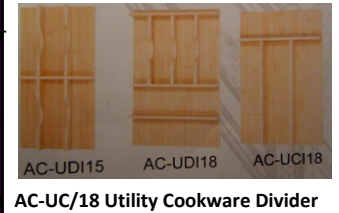

AC-KBI15	Knife Block Insert for 15" Base Cabinet - 9-3/4"W (Maple). May Require Trimming. Can be special ordered for other lines.	Sp.Orde	Sp.Orde	Sp.Orde	Sp.Orde	$41	$41	Sp.Orde	Sp.Orde	Sp.Orde	Sp.Orde	Sp.Orde	Sp.Orde
AC-KBI18	Knife Block Insert for 18" Base Cabinet - 12-3/4"W (Maple). May Require Trimming. Can be special ordered for other lines.	Sp.Orde	Sp.Orde	Sp.Orde	Sp.Orde	47	47	Sp.Orde	Sp.Orde	Sp.Orde	Sp.Orde	Sp.Orde	Sp.Orde
AC-UCI18	Utility Cookware Divider for 18" Base Cabinet - 12-3/4"W (Maple). May Require Trimming. Can be special ordered for other lines.	Sp.Orde	Sp.Orde	Sp.Orde	Sp.Orde	37	37	Sp.Orde	Sp.Orde	Sp.Orde	Sp.Orde	Sp.Orde	Sp.Orde
AC-UDI15	Utility Cookware Divider for 15" Base Cabinet - 9-3/4"W (Maple). May Require Trimming. Can be special ordered for other lines.	Sp.Orde	Sp.Orde	Sp.Orde	Sp.Orde	34	34	Sp.Orde	Sp.Orde	Sp.Orde	Sp.Orde	Sp.Orde	Sp.Orde
AC-UDI18	Utensil Divider Insert for 18" Base Cabinet - 12-3/4"W (Maple). May Require Trimming. Can be special ordered for other lines.	Sp.Orde	Sp.Orde	Sp.Orde	Sp.Orde	36	36	Sp.Orde	Sp.Orde	Sp.Orde	Sp.Orde	Sp.Orde	Sp.Orde
T/UP KIT	Touch Up Kit - Marker and Crayon	12	12	12	12	13	13	12	12	12	12	12	12
STAIN	Pint of Matching Stain	25	25	25	25	N/A	N/A	25	25	25	25	25	25

PANELS														
ITEM #	DESCRIPTION	CYO	BBG	SF/LS	WS	DS	YP	CW	MA	LCR/ NVB	FC	BAM	IM	SKETCH