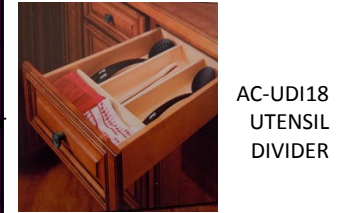

AC-KBI15	Knife Block Insert for 15" Base Cabinet - 9-3/4"W (Maple). May Require Trimming. Can be special ordered for other lines.	Sp.Orde	Sp.Orde	Sp.Orde	Sp.Orde	$41	$41	Sp.Orde	Sp.Orde	Sp.Orde	Sp.Orde	Sp.Orde	Sp.Orde
AC-KBI18	Knife Block Insert for 18" Base Cabinet - 12-3/4"W (Maple). May Require Trimming. Can be special ordered for other lines.	Sp.Orde	Sp.Orde	Sp.Orde	Sp.Orde	47	47	Sp.Orde	Sp.Orde	Sp.Orde	Sp.Orde	Sp.Orde	Sp.Orde
AC-UCI18	Utility Cookware Divider for 18" Base Cabinet - 12-3/4"W (Maple). May Require Trimming. Can be special ordered for other lines.	Sp.Orde	Sp.Orde	Sp.Orde	Sp.Orde	37	37	Sp.Orde	Sp.Orde	Sp.Orde	Sp.Orde	Sp.Orde	Sp.Orde
AC-UDI15	Utility Cookware Divider for 15" Base Cabinet - 9-3/4"W (Maple). May Require Trimming. Can be special ordered for other lines.	Sp.Orde	Sp.Orde	Sp.Orde	Sp.Orde	34	34	Sp.Orde	Sp.Orde	Sp.Orde	Sp.Orde	Sp.Orde	Sp.Orde
AC-UDI18	Utensil Divider Insert for 18" Base Cabinet - 12-3/4"W (Maple). May Require Trimming. Can be special ordered for other lines.	Sp.Orde	Sp.Orde	Sp.Orde	Sp.Orde	36	36	Sp.Orde	Sp.Orde	Sp.Orde	Sp.Orde	Sp.Orde	Sp.Orde
T/UP KIT	Touch Up Kit - Marker and Crayon	12	12	12	12	13	13	12	12	12	12	12	12
STAIN	Pint of Matching Stain	25	25	25	25	N/A	N/A	25	25	25	25	25	25

PANELS														
ITEM #	DESCRIPTION	CYO	BBG	SF/LS	WS	DS	YP	CW	MA	LCR/ NVB	FC	BAM	IM	SKETCH