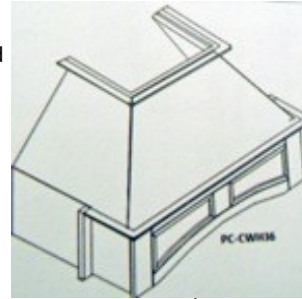

CWH36: Wood Hood WITH tunnel - TRIMMABLE

CWH36: Wood Hood with KEYSTONE Arch-does NOT come with tunnel, but you can make your own tunnel from a refrigerator panel

Can make your own tunnel with refrigerator panel

Our warehouse can help you design and build a custom hood using any of these 5 styles in 36" to 60" widths. (For ASSEMBLED cabinets only.)

Prices for custom hoods usually range between $1,100 - $2,700, depending upon size, detail, and cabinet style.

Prices quoted do NOT include top crown molding.