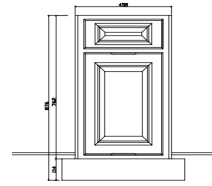

BDCF36K-FL	Base Diagonal Corner Frame and Kicker - 1 Door WITH BOTTOM PANEL. *Door front ONLY with toe kick and floor panel.	$58	$76	$89	$94	$109	$109	$97	$97	$97	$121	$121	$128