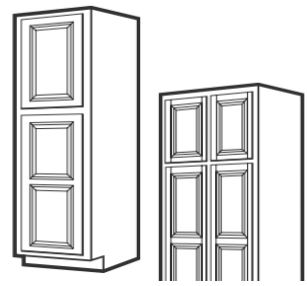

LAZY SUSAN AND EASY REACH CABINETS

ITEM #	DESCRIPTION	CYO	BBG	SF/LS	WS	DS	YP	CW	MA	LCR/NVB	FC	BAM	IM
LS3309	Lazy Susan - 33"W x 24"D x 32-1/2"H One 9" Bi-fold Door with 2 Wooden Shelves that revolve.	\$193	\$249	\$295	\$310	\$339	\$339	\$321	\$321	\$321	N/A	\$400	\$422
LS3612	Lazy Susan - 36"W x 24"D x 34-1/2"H One 12" Bi-fold Door with 2 Wooden Shelves that revolve.	208	269	319	335	367	367	347	347	347	431	431	454
LS3612S	Easy Reach Corner Cabinet - 36"W x 24"D x 34-1/2"H - 12" Bi-fold Doors with SHELF ONLY - NO REVOLVING TRAY.	185	234	N/A	297	N/A	N/A	312	313	313	375	375	408

Lazy Susan

Easy Reach

TALL CABINETS - WALL PANTRIES WITH SHELVES

ITEM #	DESCRIPTION	CYO	BBG	SF/LS	WS	DS	YP	CW	MA	LCR/NVB	FC	BAM	IM
WP1584	Wall Pantry - 2 Doors 15"W x 34"D x 81"H	N/A	N/A	N/A	N/A	N/A	N/A	N/A	N/A	N/A	N/A	\$496	N/A
WP1590	Wall Pantry - 2 Doors 15"W x 34"D x 81"H	N/A	N/A	N/A	N/A	N/A	N/A	N/A	N/A	N/A	N/A	528	N/A
WP1596	Wall Pantry - 2 Doors 15"W x 34"D x 81"H	N/A	N/A	N/A	N/A	N/A	N/A	N/A	N/A	N/A	N/A	559	N/A
WP1884	Wall Pantry - 2 Doors 18"W x 24"D x 80"H	240	310	368	387	422	422	399	399	399	498	498	524
WP1890	Wall Pantry - 2 Doors 18"W x 24"D x 80"H	N/A	334	396	416	454	454	429	429	429	535	535	563