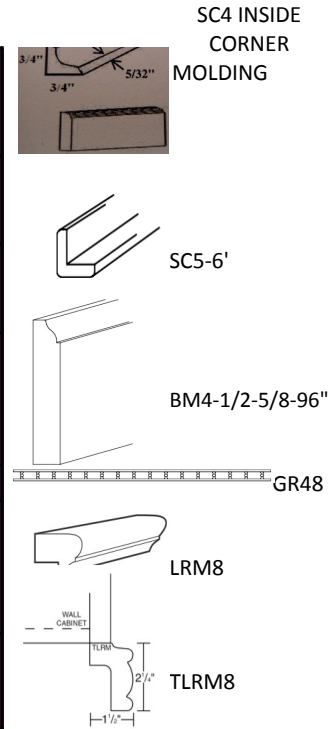

SC4-6'	Inside Molding - 3/4"W 3/4"W x 72"L x 5/32"T	N/A	N/A	N/A	N/A	21	21	N/A	N/A	N/A	N/A	N/A	N/A
SC5	Outside Molding - 3/4"W 3/4"W x 96"L x 1/4"T	10	16	N/A	N/A	N/A	N/A	N/A	N/A	N/A	N/A	20	21
SC5-6'	Molding - 3/4"W 3/4"W x 72"L x 1/4"T	N/A	N/A	12	12	13	13	12	12	12	20	N/A	N/A
BM4-1/2-5/8-96"	Base Molding - 4-1/2"H x 5/8"T x 96"L	N/A	67	67	67	70	70	67	67	67	83	83	87
GR48	Rail - 48"L x 2-1/2"H x 3/4"T	N/A	49	49	N/A	N/A	N/A	49	49	49	N/A	N/A	81
LRM8	Under Wall Cabinet Molding to hide lights - 96"L x 1-1/2"D x 1"T	26	47	47	47	49	49	47	47	47	58	58	61
TLRM8	Under Wall Cabinet Molding to hide lights - 96"L x 1- 1/2"D x 2-1/4"T	N/A	114	114	114	120	120	114	114	114	142	N/A	149