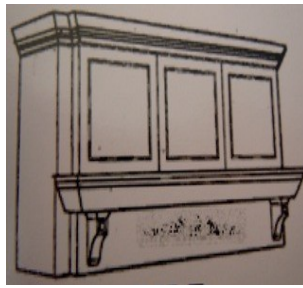

RH-B: Custom Wooden Hood