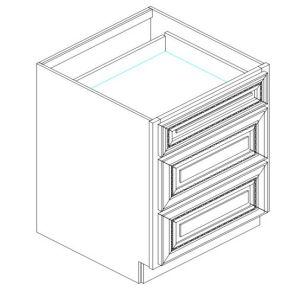

DRAWER PACK - 3 Drawer Base Cabinets

ITEM #	DESCRIPTION	CYO	BBG	SF/LS	WS	DS	YP	CW	MA	LCR/ NVB	FC	BAM	IM
DB12(3)	Drawer Pack - 12"W x 24"D x 34- 1/2"H	$119	$170	$214	$225	$253	$253	$240	$240	$240	$338	$338	$356
DB15(3)	Drawer Pack - 15"W x 24"D x 34- 1/2"H	126	178	223	235	266	266	251	251	251	350	350	369
DB18(3)	Drawer Pack - 18"W x 24"D x 34-1/2"H	130	182	230	240	273	273	257	257	257	357	357	376
DB21(3)	Drawer Pack - 21"W x 24"D x 34- 1/2"H	133	188	235	247	280	280	264	264	264	366	366	385
DB24(3)	Drawer Pack - 24"W x 24"D x 34- 1/2"H	141	199	247	260	294	294	277	277	277	382	382	403
DB30(3)	Drawer Pack - 30"W x 24"D x 34- 1/2"H	237	330	410	431	463	463	437	437	437	583	583	613
DB36(3)	Drawer Pack - 36"W x 24"D x 34- 1/2"H	N/A	N/A	420	441	479	479	451	451	451	600	600	631

Drawer Base with 3 Drawers