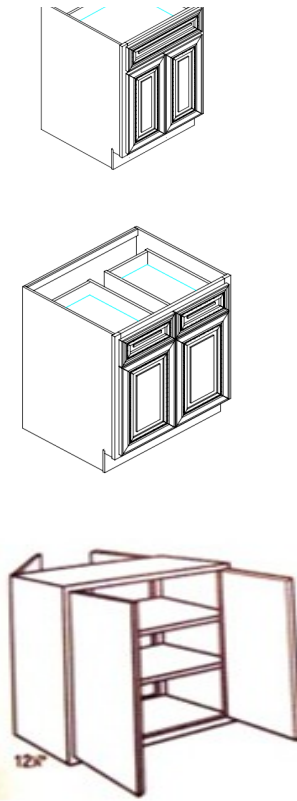

B27B	Base - 27" W x 24" D x 34-1/2" H - 2 Doors 1 Drawer	107	144	175	184	204	204	193	193	193	253	253	266
B30B	Base - 30" W x 24" D x 34-1/2" H - 2 Doors 2	119	165	204	214	241	241	227	227	227	308	308	324
B33B	Base - 33" W x 24" D x 34-1/2" H - 2 Doors 2	126	173	213	224	252	252	238	238	238	321	321	338
B36B	Base - 36" W x 24" D x 34-1/2" H - 2 Doors 2	131	181	222	234	262	262	247	247	247	333	333	350
B39	Base - 39" W x 24" D x 34-1/2" H - 2 Doors 2	N/A	N/A	N/A	N/A	N/A	279	N/A	N/A	N/A	N/A	N/A	N/A
B42	Base - 42" W x 24" D x 34-1/2" H - 2 Doors 2 Drawers	148	N/A	N/A	N/A	291	291	N/A	N/A	N/A	N/A	N/A	N/A
B48	Base - 48" W x 24" D x 34-1/2" H - 2 Doors 2 Drawers	168	N/A	N/A	N/A	N/A	N/A	N/A	N/A	N/A	N/A	N/A	N/A
Custom Peninsula Cabinets	Custom Made Peninsula Unit - Single or Multiple wall cabinets of various widths X 30", 36" or 42" high X 12-1/4" deep used to create a peninsula or SINGLE depth island with doors that open from both sides.												

Cost Formula: Price of each wall cabinet x 2 pieces + assembly fee + an $85 modification f