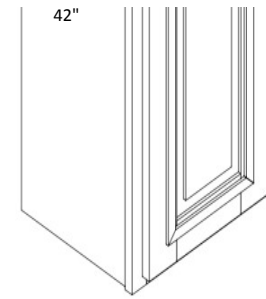

W1242	Wall - 12"W x 12"D x 42"H 1 Door and 3 Shelves	63	82	97	102	111	111	105	105	105	131	131	138
W1542	Wall - 15"W x 12"D x 42"H 1 Door and 3 Shelves	68	89	106	111	120	120	115	115	115	142	142	150
W1842	Wall - 18"W x 12"D x 42"H 1 Door and 3 Shelves	76	98	117	123	133	133	127	127	127	158	158	166
W2142	Wall - 21"W x 12"D x 42"H 1 Door and 3 Shelves	92	119	140	149	161	161	153	153	153	191	191	201

Single Door Wall Cabinet

***Specifications and prices subject to change without notice

WALL UNIT - Single Door - 12"Depth														
ITEM #	DESCRIPTION	CYO	BBG	SF/LS	WS	DS	YP	CW	MA	LCR/ NVB	FC	BAM	IM	SKETCH
W2118	Wall - 21"W x 12"D x 18"H - 1 Door	$49	N/A	$76	N/A	N/A	N/A	$83	$83	$83	N/A	N/A	$109	

Single Door Wall Cabinet - 18"H

WALL UNIT - Double Doors - 12"Depth														
ITEM #	DESCRIPTION	CYO	BBG	SF/LS	WS	DS	YP	CW	MA	LCR/ NVB	FC	BAM	IM	SKETCH
W2430B	Wall - 24"W x 12"D x 30"H 2 Doors and 2 Shelves	$74	$96	$114	$119	$130	$130	$123	$123	$123	$154	$154	$162	
W2730B	Wall - 27"W x 12"D x 30"H 2 Doors and 2 Shelves	81	105	124	130	142	142	134	134	134	168	168	177	
W3030B	Wall - 30"W x 12"D x 30"H 2 Doors and 2 Shelves	83	108	128	136	147	147	139	139	139	173	173	182	
W3330B	Wall - 33"W x 12"D x 30"H 2 Doors and 2 Shelves	89	116	138	145	158	158	149	149	149	186	186	196	
W3630B	Wall - 36"W x 12"D x 30"H 2 Doors and 2 Shelves	96	124	147	154	169	169	160	160	160	199	199	209	
W4230	Wall - 42"W x 12"D x 30"H 2 Doors and 2 Shelves	111	N/A	N/A	N/A	195	195	N/A	N/A	N/A	N/A	N/A	N/A	
W4830B-3	Wall - 48"W x 12"D x 30"H 3 Doors and 2 Shelves	135	N/A	N/A	N/A	N/A	N/A	N/A	N/A	N/A	N/A	N/A	N/A	

Double Door Wall Cabinet - 30"H