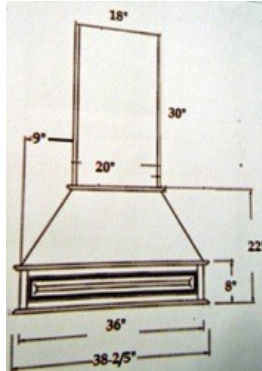

WH30: Wood Hood with Rail Trim

CWH36: Wood Hood WITH tunnel - TRIMMABLE